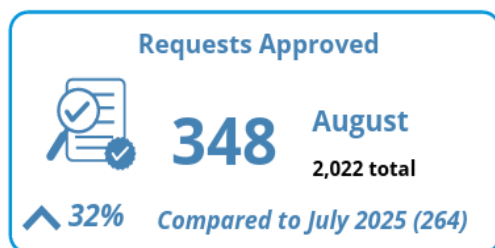

August 2025 Snapshot

Food

Health

WASH

Shelter

Nutrition

Protection

Ops/Log/Telecom

Other

	Food	Health	WASH	Shelter	Nutrition	Protection	Ops/Log/Telecom	Other
Received	79% 57.5K €	3% 1.89K €	10% 7.50K €	2% 1.63K €	4% 2.59K €	0.5% 25.66 €	1% 486.36 €	0.5% 50.81 €
Approved	89% 55.45K €	2% 1,07K €	5% 3.22K €	1% 0,61K €	1.5% 1,64K €	0.5% 24.84 €	0.5% 14.74 €	0.5% 9.22 €
Rejected	27% 406.16 €	8% 116.98 €	29% 453.67 €	34% 532.94 €	0.5% 0.15 €	0.5% 0.81 €	0.5% 0.54 €	0.5% 0.1 €

- The percentage for each category is calculated based on the number of requests received, approved, and rejected in August 2025.