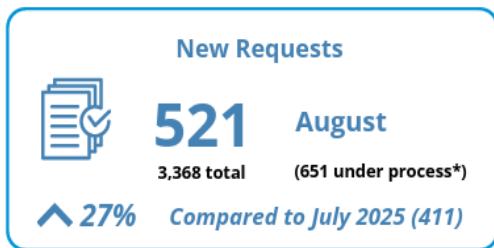

August 2025 Snapshot

Food

Health

WASH

Shelter

Nutrition

Protection

Ops/Log/Telecom

Other

	Food	Health	WASH	Shelter	Nutrition	Protection	Ops/Log/Telecom	Other
Received	79% 57.5K €	3% 1.89K €	10% 7.50K €	2% 1.63K €	4% 2.59K €	0.5% 25.66 €	1% 486.36 €	0.5% 50.81 €
Approved	89% 55.45K €	2% 1,07K €	5% 3.22K €	1% 0,61K €	1.5% 1,64K €	0.5% 24.84 €	0.5% 14.74 €	0.5% 9.22 €
Rejected	27% 406.16 €	8% 116.98 €	29% 453.67 €	34% 532.94 €	0.5% 0.15 €	0.5% 0.81 €	0.5% 0.54 €	0.5% 0.1 €

- The percentage for each category is calculated based on the number of requests received, approved, and rejected in August 2025.