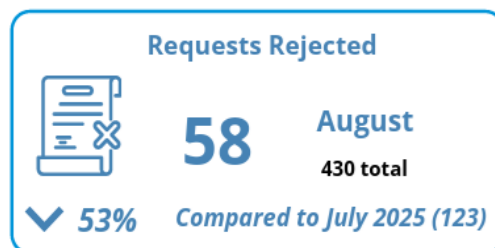

August 2025 Snapshot

Food

Health

WASH

Shelter

Nutrition

Protection

Ops/Log/Telecom

Other

	Food	Health	WASH	Shelter	Nutrition	Protection	Ops/Log/Telecom	Other
Received	79% 57.5K €	3% 1.89K €	10% 7.50K €	2% 1.63K €	4% 2.59K €	0.5% 25.66 €	1% 486.36 €	0.5% 50.81 €
Approved	89% 55.45K €	2% 1,07K €	5% 3.22K €	1% 0,61K €	1.5% 1,64K €	0.5% 24.84 €	0.5% 14.74 €	0.5% 9.22 €
Rejected	27% 406.16 €	8% 116.98 €	29% 453.67 €	34% 532.94 €	0.5% 0.15 €	0.5% 0.81 €	0.5% 0.54 €	0.5% 0.1 €

- The percentage for each category is calculated based on the number of requests received, approved, and rejected in August 2025.